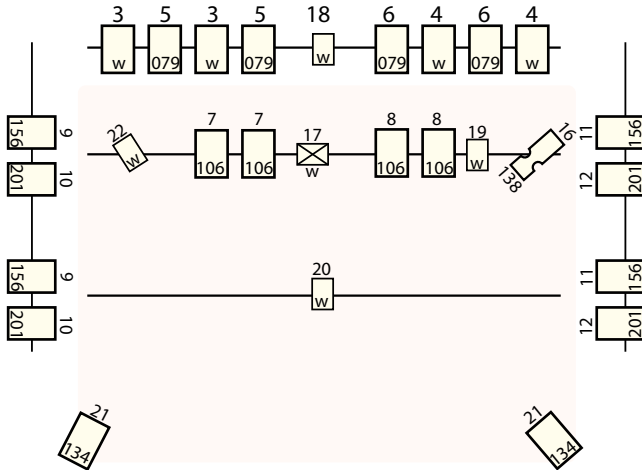

- Minimum stage size: Width 5m
  Depth 4m
  Black curtain backdrop
  9 chairs

- Sound equipment : an amplification system, a turntable with a CD player.
- Lighting: *This show is available for schools without equipment.*

For technical info,
please contact:
Thomas Jacquemart
+33 619537651