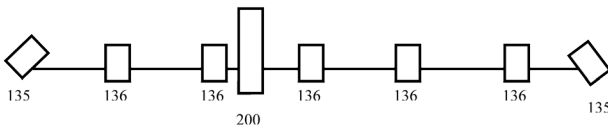

Légende :

Contact :

COMPAGNIE MUSIC'ENVOI PARIS
16 RUE CORBON 75015 PARIS

N° SIRET 489 575 266 00015
Code APE 9001Z • Licence 2- 1001911

Nadia Guenet +33 6 50 26 92 04
n.guenet@yahoo.fr