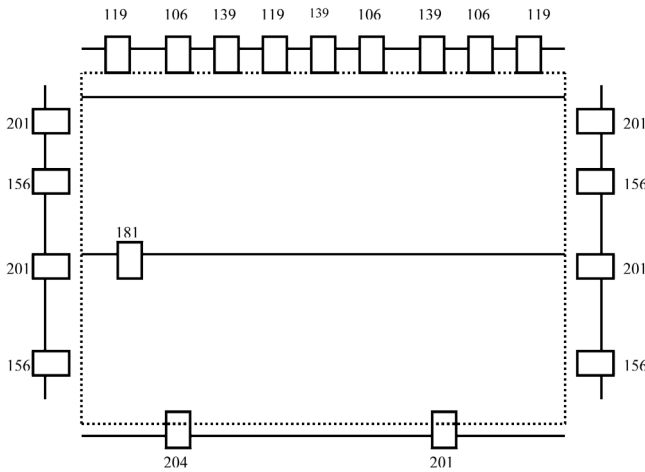

# TECHNICAL requirements

Mondo piccolo !

- Minimum stage size: Width: 5 metres // Depth: 4 metres  
Curtain backdrop  
Leg drops (side curtains)  
Suspension system for a rope:  
At a height of approx. 2m20 on either side and approx 50cm from stage rear
- Sound equipment: an amplifier, CD player and Stage speaker
- Lighting, min. configuration: 12 PC 1kw  
5 trees with both side arms  
4 floor stands  
Dimmer pack, 12 dimmers x 2KW  
Lighting board with memories (12 channels)

- Lighting: Optimal configuration, see diagram left